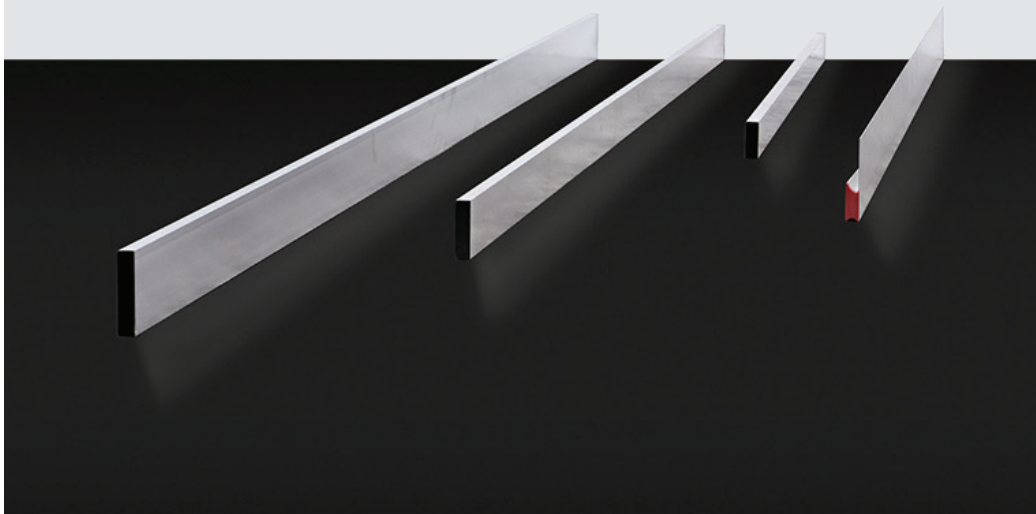

Réguas de alumínio.

Aluminium rullers.

Règles en aluminium.

Regles de aluminio.

RÉGUAS

PRO SERIES

REF	REF.6		REF.8		REF.10		REF.11	
1.00	1000x60x20mm	0,47kg	1000x80x20mm	0,59kg	1000x100x20mm	0,72kg	1000x110x20mm	1,11kg
1.50	1500x60x20mm	0,70kg	1500x80x20mm	0,88kg	1500x100x20mm	1,07kg	1500x110x20mm	1,66kg
2.00	2000x60x20mm	0,94kg	2000x80x20mm	1,17kg	2000x100x20mm	1,43kg	2000x110x20mm	2,21kg
2.50	2500x60x20mm	1,17kg	2500x80x20mm	1,47kg	2500x100x20mm	1,78kg	2500x110x20mm	2,76kg
3.00	3000x60x20mm	1,40kg	3000x80x20mm	1,76kg	3000x100x20mm	2,13kg	3000x110x20mm	3,30kg
3.50	3500x60x20mm	1,63kg	3500x80x20mm	2,05kg	3500x100x20mm	2,49kg	3500x110x20mm	3,85kg
4.00	4000x60x20mm	1,86kg	4000x80x20mm	2,34kg	4000x100x20mm	2,84kg	4000x110x20mm	4,40kg
5.00	5000x60x20mm	2,32kg	5000x80x20mm	2,92kg	5000x100x20mm	3,54kg	5000x110x20mm	5,50kg
6.00	6000x60x20mm	2,79kg	6000x80x20mm	3,50kg	6000x100x20mm	4,25kg	6000x110x20mm	6,60kg